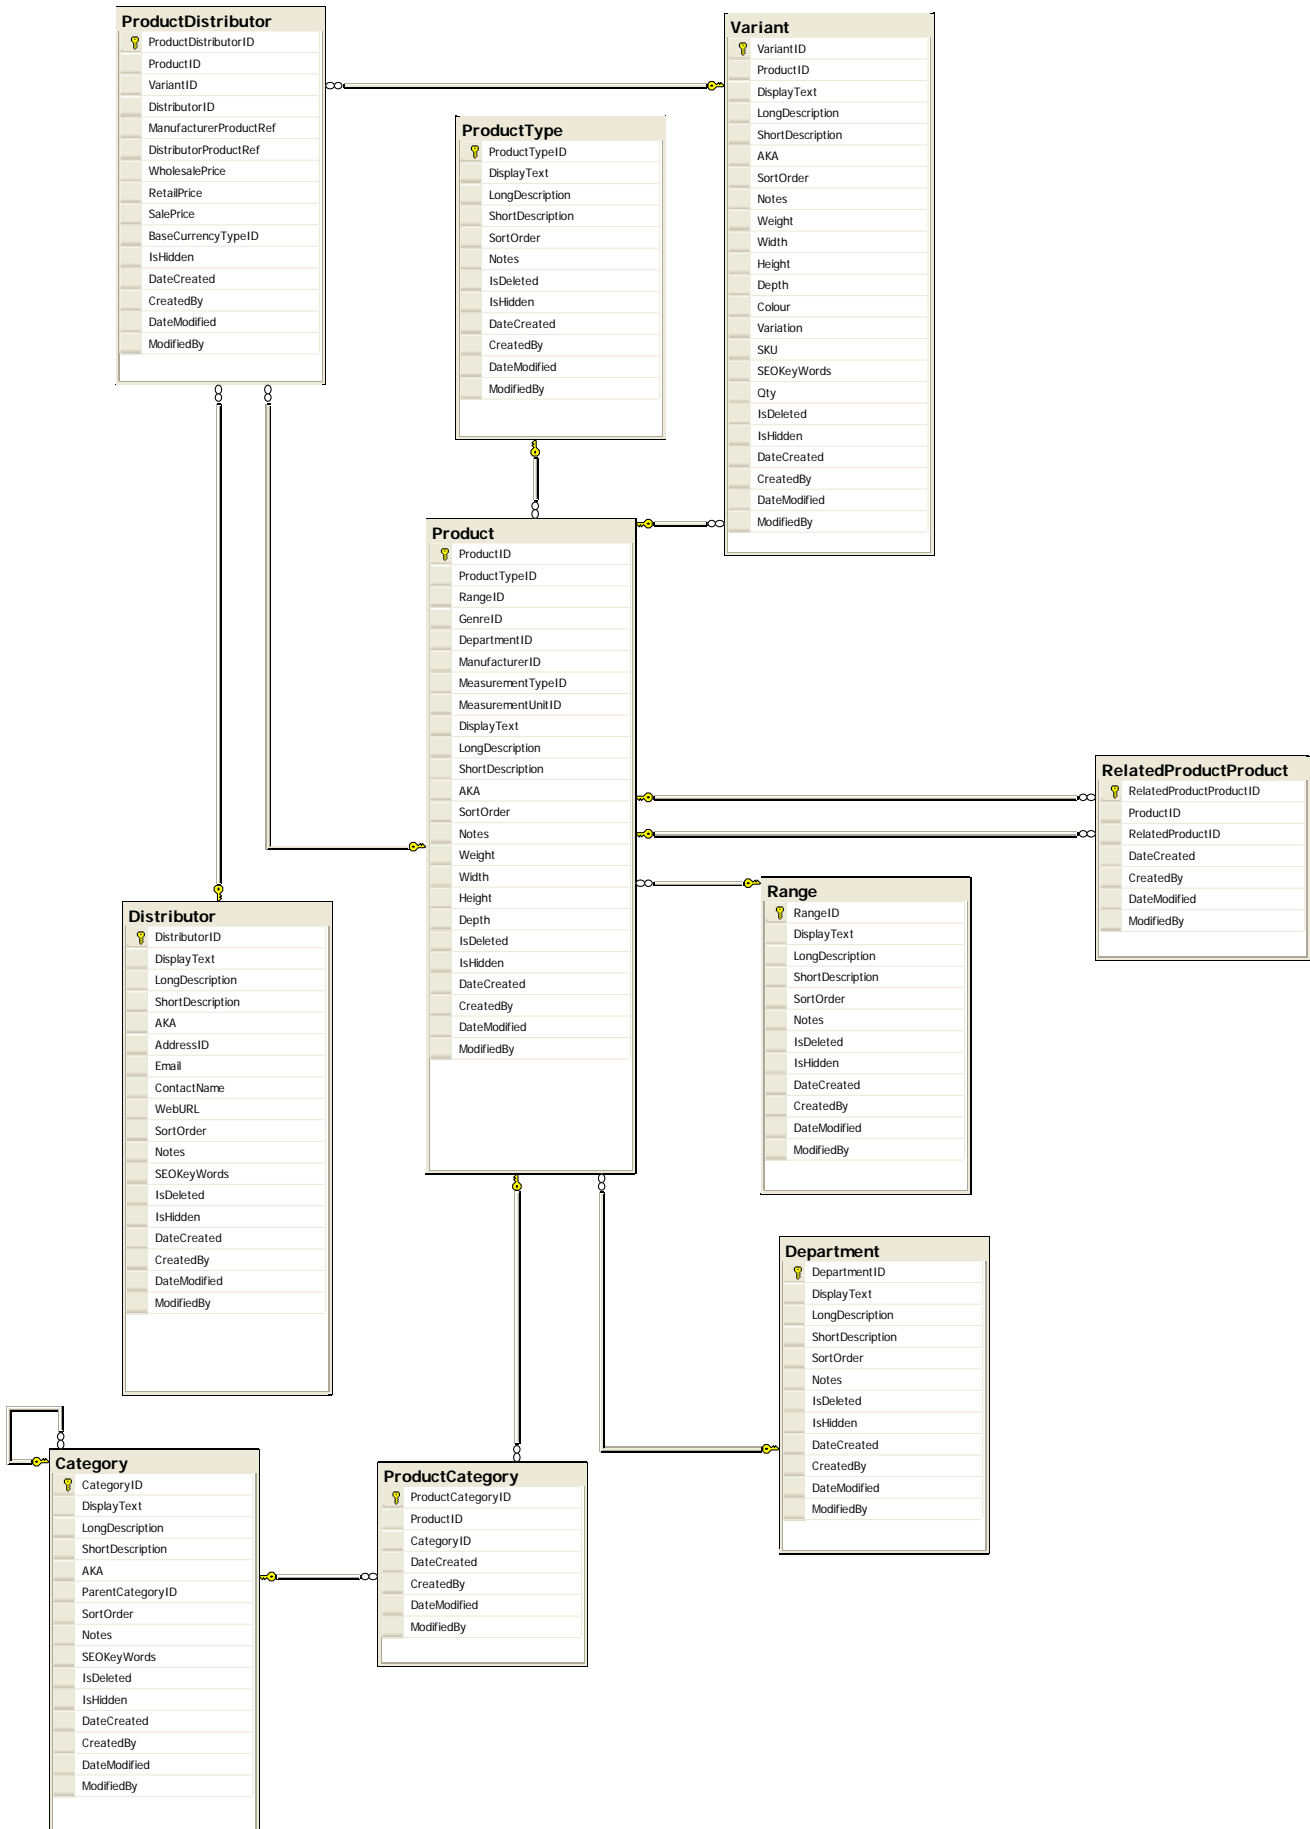

Light Speed IT Solutions - Ecommerce Project

Product Image Schema 20090306

Light Speed IT Solutions - Ecommerce Project Exchange Rate Schema 20090306

Light Speed IT Solutions - Ecommerce Project

Product Schema 20090306

Light Speed IT Solutions - Ecommerce Project Promotion Schema 20090306

Light Speed IT Solutions - Ecommerce Project

Country Schema 20090306

Light Speed IT Solutions - Ecommerce Project

Store Schema 20090306

Light Speed IT Solutions - Ecommerce Project
SalesOrder Schema 20090306