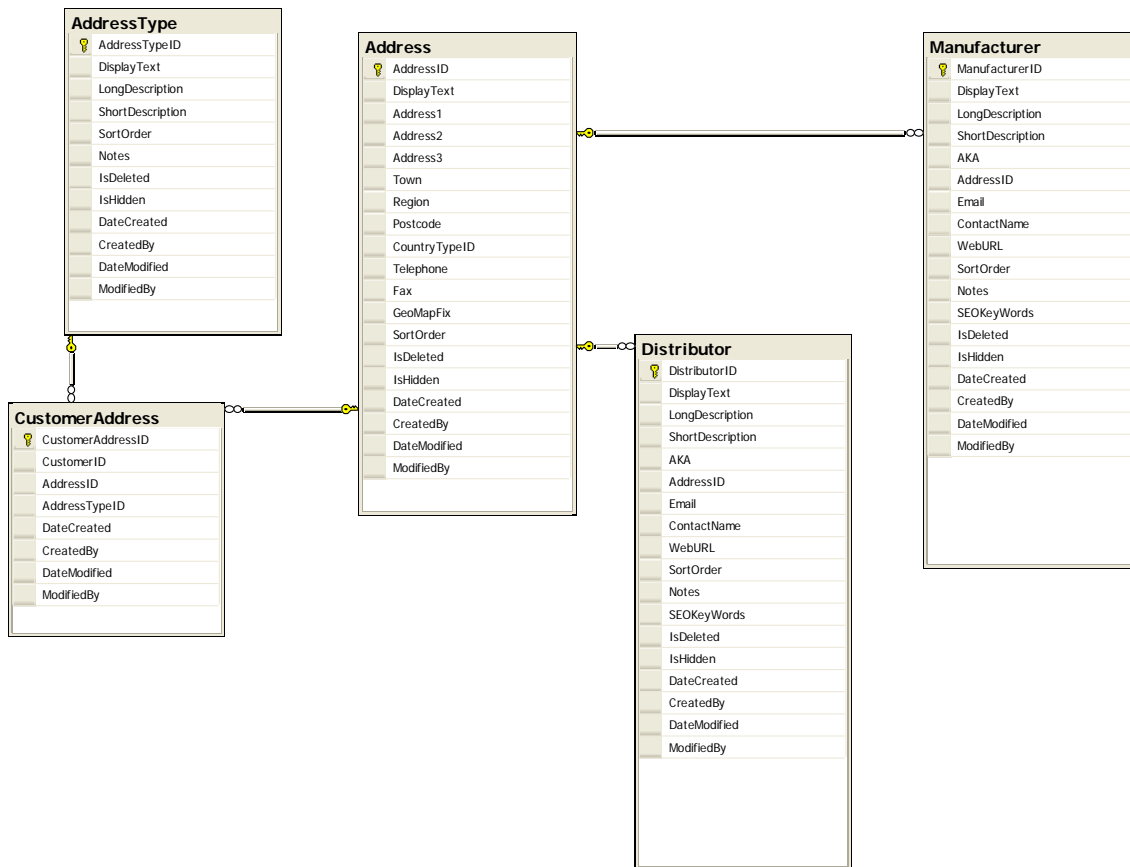

Light Speed IT Solutions - Ecommerce Project
Address Schema 20090306

Light Speed IT Solutions - Ecommerce Project

Customer Schema 20090306

Light Speed IT Solutions - Ecommerce Project Document Schema 20090306

Light Speed IT Solutions - Ecommerce Project

Product Image Schema 20090306

Light Speed IT Solutions - Ecommerce Project Exchange Rate Schema 20090306

Light Speed IT Solutions - Ecommerce Project

Product Schema 20090306